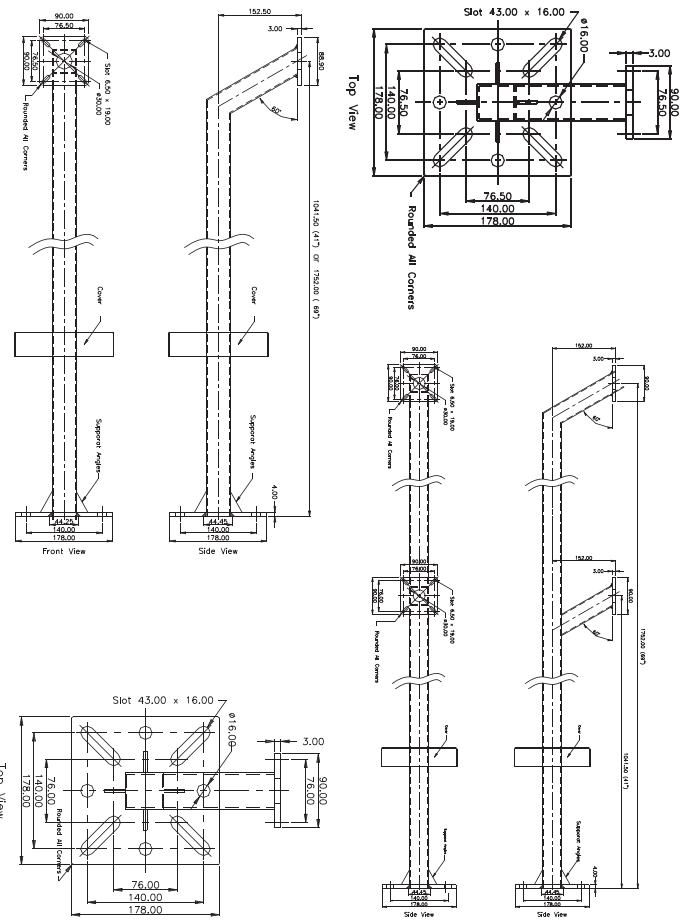

PEDESTALS *AMTEL Heavy Duty Pedestals 41", 71" & Dual Pedestal*

AMTEL offers a full range of Pedestals to meet the needs of vehicular traffic with passenger vehicles, truck type vehicles or a mix of both. They are available with coupling plates that will allow mounting of larger control devices.

ORDERING INFO:

Part Number	: 825-PED-S4B
Product Name	: Pedestals
Product Description	: Heavy Duty Pedestal, 42" high in Steel, Black
Part Number	: 825-PED-S7B
Product Name	: Pedestals
Product Description	: Heavy Duty Pedestal, 71" high in Steel, Black
Part Number	: 825-PED-SDB
Product Name	: Pedestals
Product Description	: Heavy Duty Pedestal, Double high 42" & 71" high in Steel, Black
Part Number	: 825-PED-LR
Product Name	: Pedestals
Product Description	: Lexan Mounting Plate for Proximity Reader

FEATURES

Mounts to a floor, or concrete with 4 available bolt holes.

SPECIFICATIONS

WEIGHT & DIMENSIONS

42" Pedestal	: 178"x178"x42" - 2 Lbs
71" Pedestal	: 178"x178"x71" - 4 Lbs
Dual Pedestal	: 178"x178"x71" - 4.5 Lbs