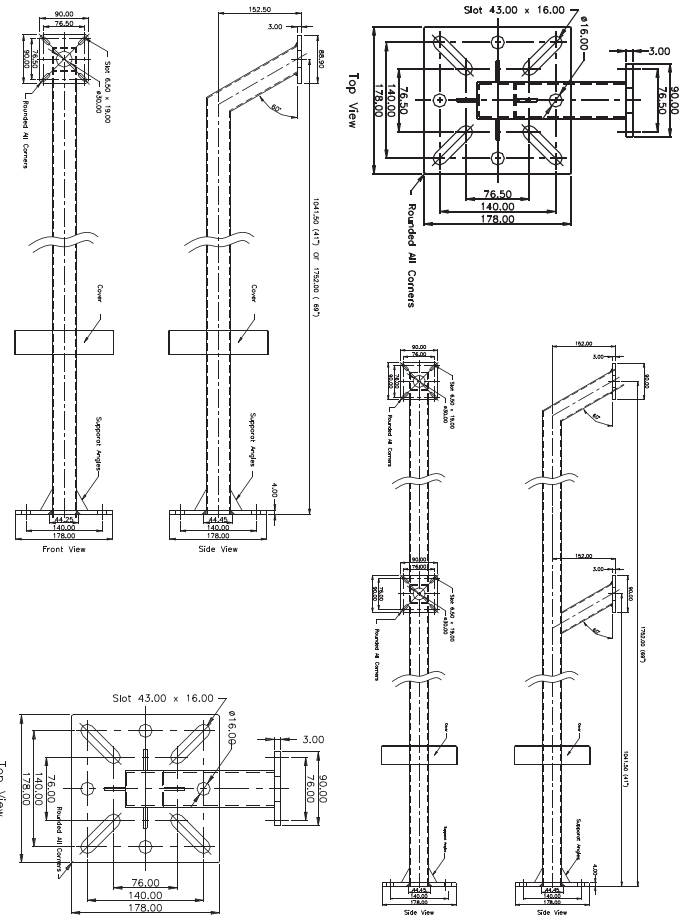

# PEDESTALS *AMTEL Heavy Duty Pedestals 41", 71" & Dual Pedestal*

AMTEL offers a full range of Pedestals to meet the needs of vehicular traffic with passenger vehicles, truck type vehicles or a mix of both. They are available with coupling plates that will allow mounting of larger control devices.

## ORDERING INFO:

**Part Number** : 825-PED-S4B  
**Product Name** : Pedestals  
**Product Description** : Heavy Duty Pedestal, 42" high in Steel, Black

**Part Number** : 825-PED-S7B  
**Product Name** : Pedestals  
**Product Description** : Heavy Duty Pedestal, 71" high in Steel, Black

**Part Number** : 825-PED-SDB  
**Product Name** : Pedestals  
**Product Description** : Heavy Duty Pedestal, Double high 42" & 71" high in Steel, Black

**Part Number** : 825-PED-LR  
**Product Name** : Pedestals  
**Product Description** : Lexan Mounting Plate for Proximity Reader

## FEATURES

Mounts to a floor, or concrete with 4 available bolt holes.